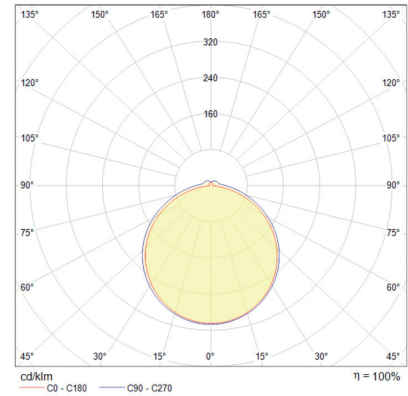

Academy Family

Part Codes: R250012, R250015, R250018

Suffix	Option	
/W	20,30,40, 60 or 68W	1st Add wattage suffix
/DD	DALI dimming	} 2nd Add dimming suffix
/DL	0-10V dimming	
/DSI	DSI dimming	
/MW	Microwave sensor	3rd Add sensor suffix
/E	Integral Emergency	} 4th Add emergency suffix
/DDPRO	DALI Addressable Emergency	

Light Distribution: