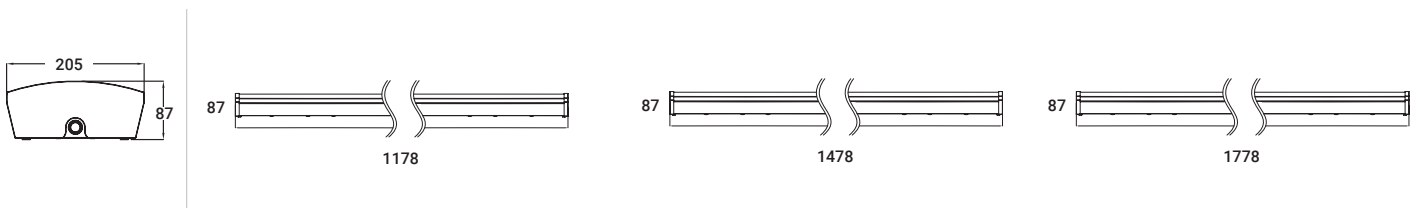

Dimensions (mm)