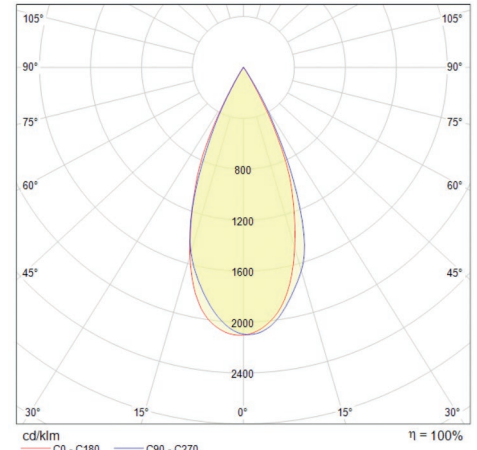

O² Modular Dual Recessed Aperture Diffuser

Part Code: R880303

Suffix	Option	
/3K	3000K	} 1st Add colour temperature suffix
/4K	4000K	
/5K	5000K	
/TW	Tuneable white	
/24W	24W	} 2nd Add wattage suffix
/32W	32W	
/DH	Mains dimming	} 3rd Add dimming suffix
/DD	DALI dimming	
/DL	0-10V dimming	
/DSI	DSI dimming	
/PIR	PIR	} 4th Add controls suffix
/CC	Casambi	

Light Distribution: