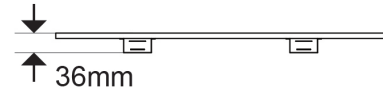

O² Product Datasheet

O² Customisable Modular LED Luminaire with Dual Recessed Aperture Diffuser

Product Data

Part Code	R880303
Warranty	5 years
Applications	Interior
Certification(s)	CE, RoHS

Physical Data

Colour Finish	White
Dimensions (mm)	595 x 595 x 36 mm
Luminaire Fixing	Lay in, suspended, surface mounted, burgess
Construction Material	Aluminium
Diffuser Type	TPa Rated
Unit Weight	3.15 Kg

Electrical Data

Voltage Range	AC220-240V	
Power Factor	>0.90	
Inrush Current	<60A	
Wattage	24W	32W
Running Current	DC600mA	DC800mA
Protection Class IEC	III (without driver) II (with driver)	

Performance Data

Lumens (±5%)	2160	2880
Colour Temperature	3000K, 4000K, 5000K, Tuneable White 3000-6500K	
Efficacy	~90Lm/W	
Operating Temperature	-20°C to +45°C	
Beam Angle	45°	
Operating Hours	>50000	
CRI	>85Ra	
IP Rating	IP20	
IK Rating	IK08	
Flicker-free	Yes	
Macadam Ellipse	≤3 sdcM	
L70 B50	100,000 hours	
L80 B50	90,000 hours	
L90 B50	42,000 hours	
LEDs	Samsung	

Manufactured with 94% recyclable materials