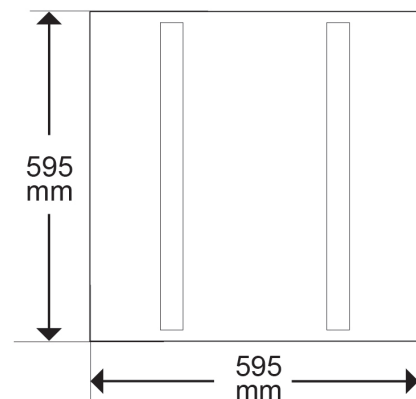

O² Product Datasheet

O² Customisable Modular LED Luminaire with Dual Recessed Aperture Diffuser

Product Data

Part Code	R880303
Warranty	5 years
Applications	Interior
Certification(s)	CE, RoHS

Physical Data

Colour Finish	White
Dimensions (mm)	595 x 595 x 36 mm
Luminaire Fixing	Lay in, suspended, surface mounted, burgess
Construction Material	Aluminium
Diffuser Type	TPa Rated
Unit Weight	3.15 Kg

Electrical Data

Voltage Range	AC220-240V	
Power Factor	>0.90	
Inrush Current	<60A	
Wattage	24W	32W
Running Current	DC600mA	DC800mA
Protection Class IEC	III (without driver) II (with driver)	

Performance Data

Lumens (±5%)	2160	2880
Colour Temperature	3000K, 4000K, 5000K, Tuneable White 3000-6500K	
Efficacy	~90Lm/W	
Operating Temperature	-20°C to +45°C	
Beam Angle	45°	
Operating Hours	>50000	
CRI	>85Ra	
IP Rating	IP20	
IK Rating	IK08	
Flicker-free	Yes	
Macadam Ellipse	≤3 sdcM	
L70 B50	100,000 hours	
L80 B50	90,000 hours	
L90 B50	42,000 hours	
LEDs	Samsung	

Manufactured with 94% recyclable materials