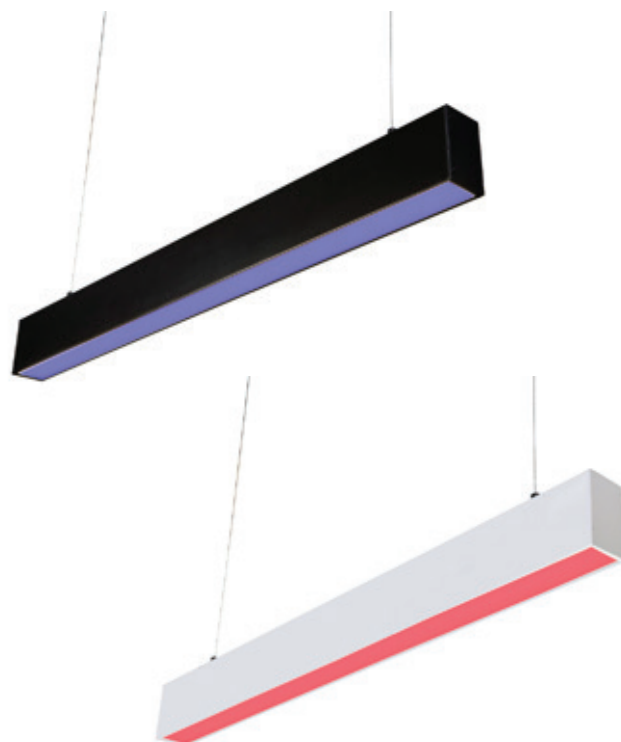

Estrella Pro RGBW Product Datasheet

Continuous or stand alone linear LED linear lighting system

Product Data

Warranty	5 years
Applications	Interior
Certification(s)	CE, RoHS

Physical Data

Colour Finish	White (RAL9016) | BLack (RAL9011) | Custom
Luminaire Fixing	Surface mounted, suspended
Length (mm)	576 | 1146 | 1716 | 2286
Construction Material	Aluminium
Diffuser Type	TPa rated

Electrical Data

Wattage	576mm: 10W 1146mm: 20W 1716mm: 30W 2286mm: 40W
Voltage Range	DC12V
Protection Class IEC	Class I

Performance Data

Efficacy	~50 Lm/W
Operating Temperature	-20°C to +45°C (0°C to 40°C for emergency)
°Kelvin	RGBW
Beam Angle	120°
Operating Hours	>50000
CRI	>80 Ra
Flicker-free	Yes
IP Rating	IP20
IK Rating	IK08

Excellent efficacy and a number of options such as finish colour, length and installation.