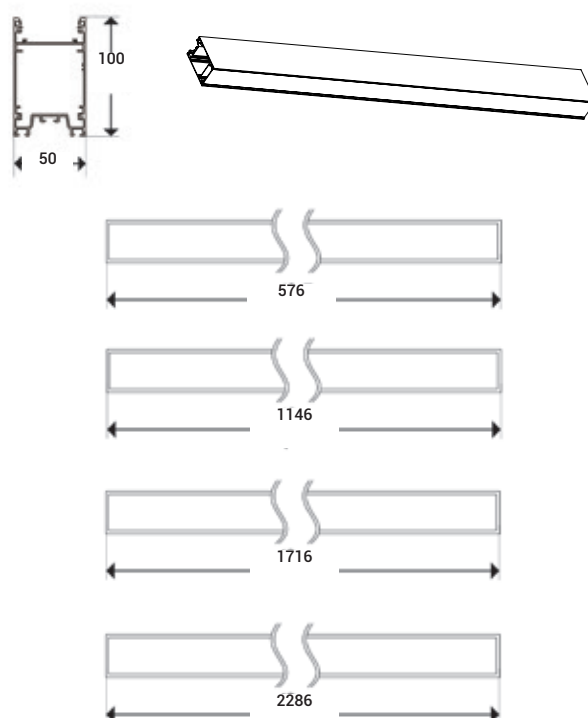

Electrical Data

Wattage	576mm: 10W 1146mm: 20W 1716mm: 30W 2286mm: 40W
Voltage Range	DC12V
Protection Class IEC	Class I

Performance Data

Efficacy	~50 Lm/W
Operating Temperature	-20°C to +45°C (0°C to 40°C for emergency)
°Kelvin	RGBW
Beam Angle	120°
Operating Hours	>50000
CRI	>80 Ra
Flicker-free	Yes
IP Rating	IP20
IK Rating	IK08

Excellent efficacy and a number of options such as finish colour, length and installation.

Dimensions (mm)

Estrella Pro RGBW Family

Part Codes

Linear Piece	Wattage	Lumens	Length (mm)	Weight (kg)
R340601/RGBW/10W	10W	500	576	2.2
R341201/RGBW/20W	20W	1000	1146	2.6
R341701/RGBW/30W	30W	1500	1716	3.0
R342201/RGBW/40W	40W	2000	2286	3.4