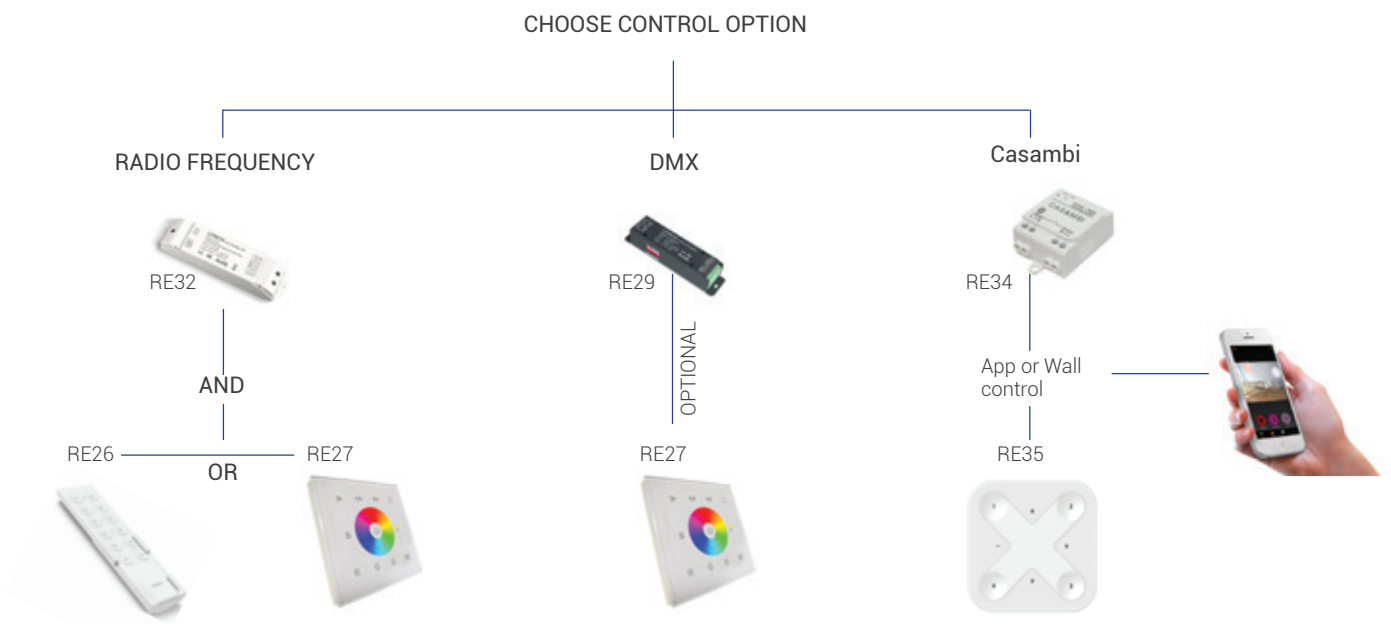

2nd add RGBW suffix

Then, suffixes:

Example: **R311105/BK/RGBW/AM-PC**
 Estrella Simplicity RGBW 1200mm 14W black body with anti-microbial powder coating

Estrella RGBW Family

Estrella RGBW controls

Part code **Option**

RE26	Premier Range RGBW Remote Control
RE27	Premier Range RGBW Wall Mounted Control
RE29	DMX RGBW Receiver
RE32	Premier Range RGBW Receiver

Estrella RGBW add on items

Part Code	Description
R31-04	Estrella connection pack (/WT for white, /BK for black)
R31-10	Estrella infill plate (/WT for white, /BK for black)
R31-06	Estrella surface mounting clips (pack of 2)
R31-07	Estrella suspension kit (pack of 2)
R31-08	Estrella T Bar grid ceiling kit (pack of 2)