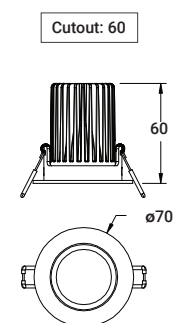

Venus Product Datasheet

Titlable spotlight

Product Data

Warranty	5 years
Applications	Interior
Certification(s)	CE, RoHS

Physical Data

Colour Finish	White
Luminaire Fixing	Recessed
Construction Material	Aluminium
Diffuser Type	Polycarbonate
Unit Weight (Kg)	0.35

Electrical Data

Voltage Range	AC220-240V
Power Factor	>0.95
Inrush Current	<60A
Running Current	DC200mA
Protection Class IEC	Class II

Performance Data

Wattage	9W
Efficacy	~77-82 Lm/W
Operating Temperature	-20°C to +45°C (0°C to 40°C for emergency)
Beam Angle	60°
Operating Hours	>50000
CRI	90 Ra
IP Rating	IP20
IK Rating	IK08
Macadam Ellipse	≤3 sdc _m
L70 B50	100,000 hours
L80 B50	90,000 hours
L90 B50	42,000 hours

Angle adjustments

Part Codes

	°Kelvin	Lumens
R091203	3000K	690
R091204	5000K	735

Dimensions (mm)

Venus Family

Part Codes: R091203-4

Suffix	Option	
/4K	4000K colour temp	} 1 st add colour temp suffix (3000K or 5000K standard)
/DD	DALI dimming	
/DL	0-10V dimming	} 2 nd add other dimming suffix (mains dimmable as standard)
/DSI	DSI dimming	