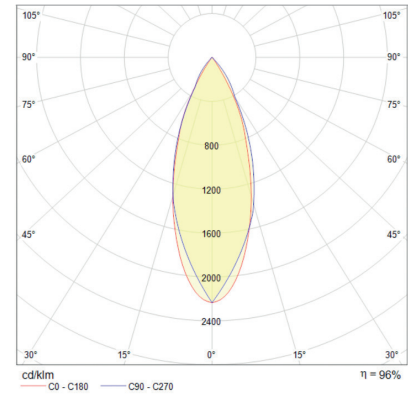

Venus Family

Part Codes: R091203-4

Suffix	Option	
/4K	4000K colour temp	} 1st add colour temp suffix (3000K or 5000K standard)
/DD	DALI dimming	
/DL	0-10V dimming	} 2nd add other dimming suffix (mains dimmable as standard)
/DSI	DSI dimming	

Example: **R091203**
Venus in 3000K, with a DALI driver

Light Distribution:

Venus add on items

Part code	Option
R10-03E(SM)	3 hour emergency pack
R10-03(SM)/DDPRO	DALI Addressable Downlight Emergency Pack