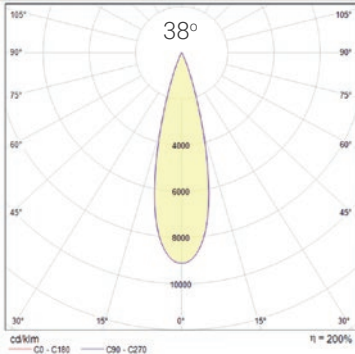

42W Downlight