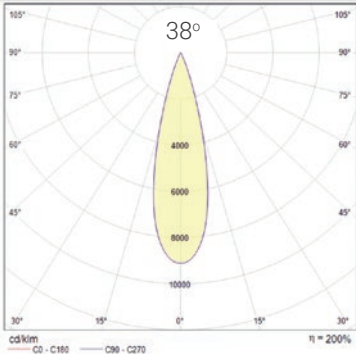

42W Downlight