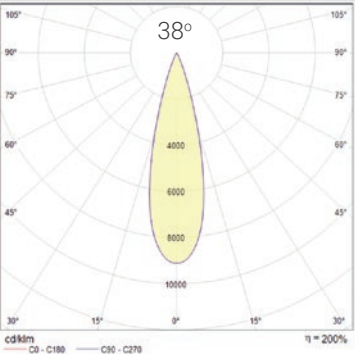

42W Downlight