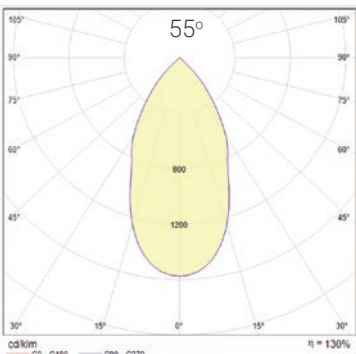

42W Downlight