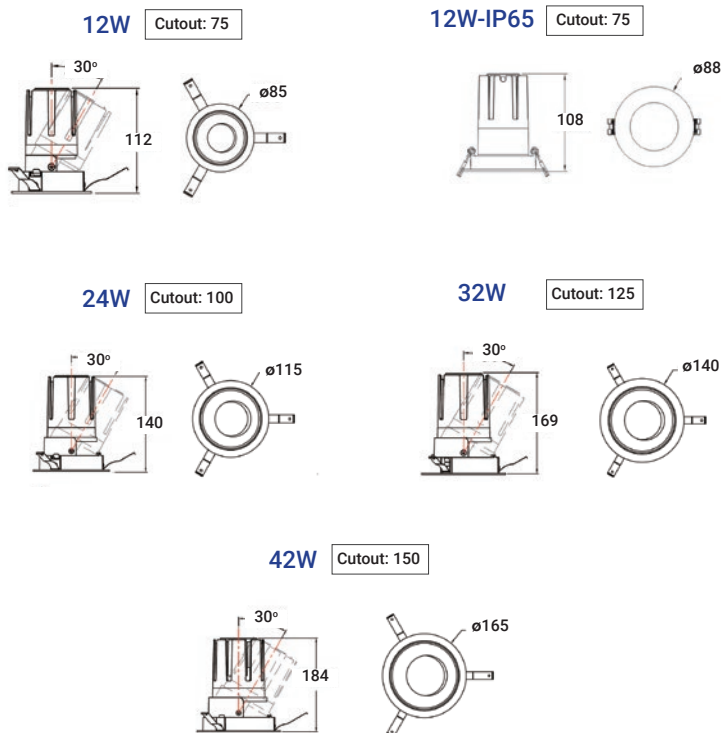

Dimensions (mm)