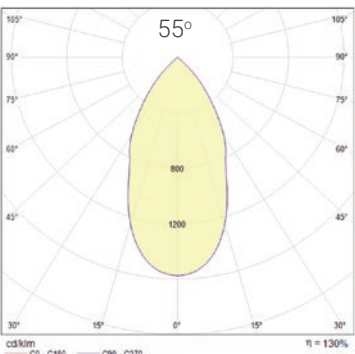

42W Downlight